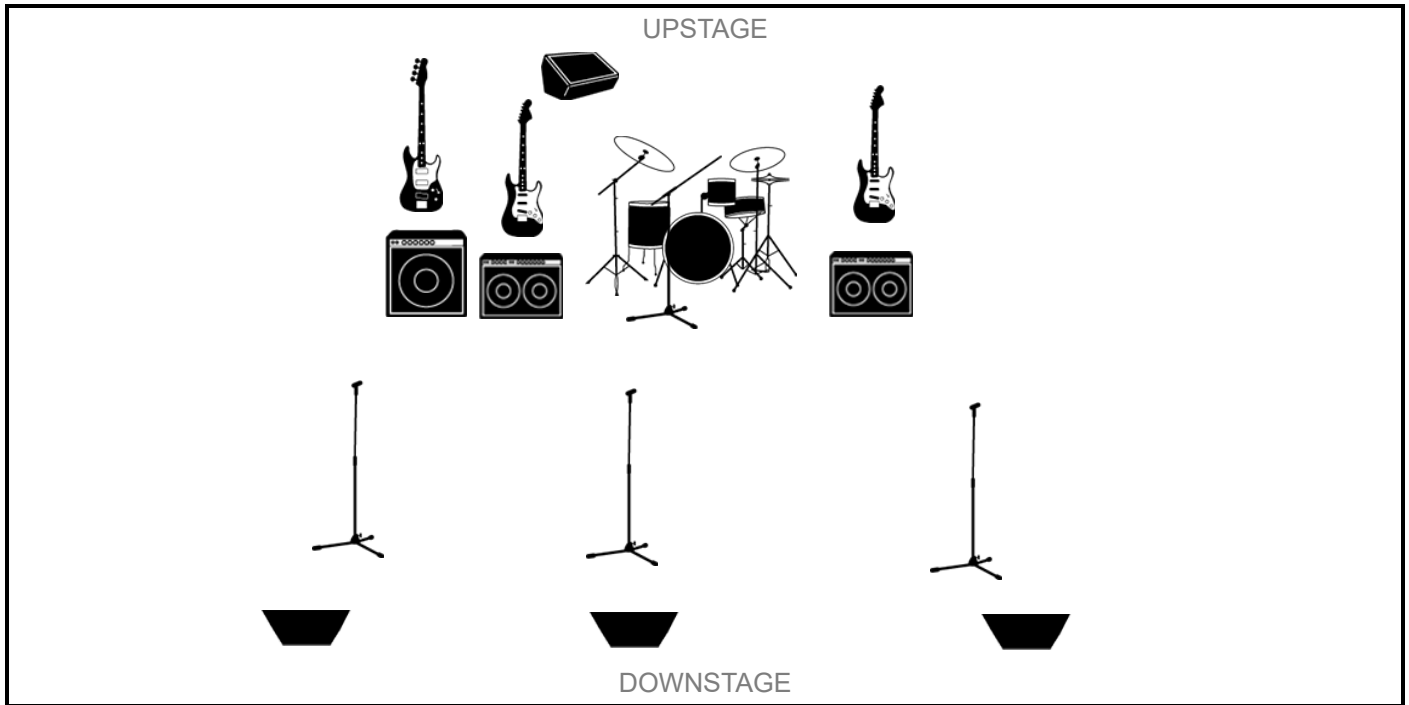

BAND NAME

BREAKTIME

VENUE

DATE / TIME

STAGE

INPUT LIST

1	SEAN Vocal	9	Snare	17		25	
2	THOMMY Vocal	10	Overhead	18		26	
3	ANDRES Vocal	11		19		27	
4	ZACH Vocal	12		20		28	
5	Bass (XLR Out)	13		21		29	
6	Lead Gtr (LINE)	14		22		30	
7	Rhy Gtr (LINE)	15		23		31	
8	Kick	16		24		32	

NOTES

Downstage (House L-R): Sean, Thommy, Andres. Zach on drums. All musicians take vocals in the monitor mix. Zach requests a full backline monitor mix.